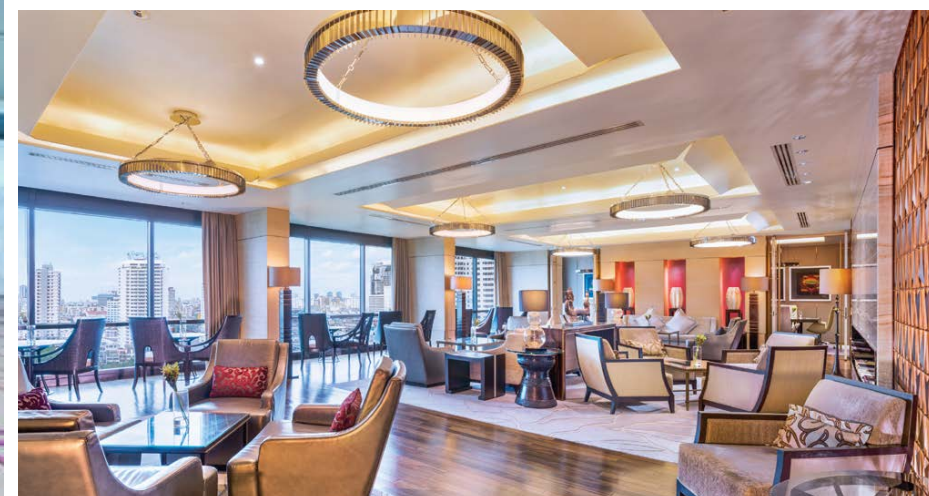

WORK AND PLAY

The Kempinski Executive Lounge provides exclusive meeting facilities and services together with complimentary meals, snacks and beverages for discerning guests. Our sophisticated business centre is available in every time zone for you to conduct your business with confidence.

Overlooking the garden, the Gym offers guests the latest cardio and Balanced Body equipment, along with professional personal trainers. For an unforgettable experience of total pampering and rejuvenation, visit Kempinski the Spa. While work keeps you busy, our attentive and caring staff will ensure the children are entertained at the Kempinski Kids Club.